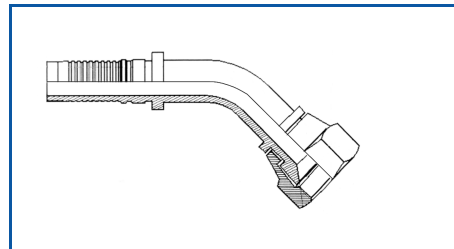

Female JIC 45° Interlock

Model Number	Part Number
HDKJ-45-12-12-SS	Z64139-1712
HDKJ-45-16-16-SS	Z64139-2116
HDKJ-45-20-20-SS	Z64139-2620
HDKJ-45-24-24-SS	Z64139-3024