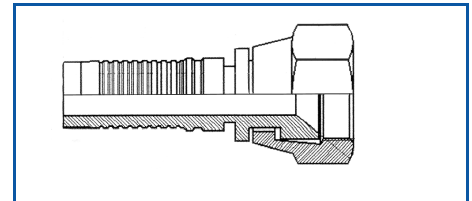

Female JIC Interlock

Model Number	Part Number
HDKJ-12-12-SS	Z64142-1712
HDKJ-16-16-SS	Z64142-2116
HDKJ-20-20-SS	Z64142-2620
HDKJ-24-24-SS	Z64142-3024
HDKJ-32-32-SS	Z64142-4032

Hose I.D.	Tube Size	Thread
3/4	3/4	1-1/16 -- 12
1"	1"	1-5/16 -- 12
1-1/4	1-1/4	1-5/8 -- 12
1-1/2	1-1/2	1-7/8 -- 12
2"	2"	2-1/2 -- 12