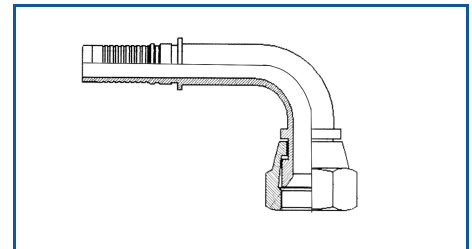

Female JIC 90° Interlock

Model Number	Part Number
HDKJ-90-12-12-SS	Z64138-1712
HDKJ-90-16-16-SS	Z64138-2116
HDKJ-90-20-20-SS	Z64138-2620
HDKJ-90-24-24-SS	Z64138-3024

Hose I.D.	Tube Size	Thread
3/4	3/4	1-1/16 -- 12
1"	1"	1-5/16 -- 12
1-1/4	1-1/4	1-5/8 -- 12
1-1/2	1-1/2	1-7/8 -- 12